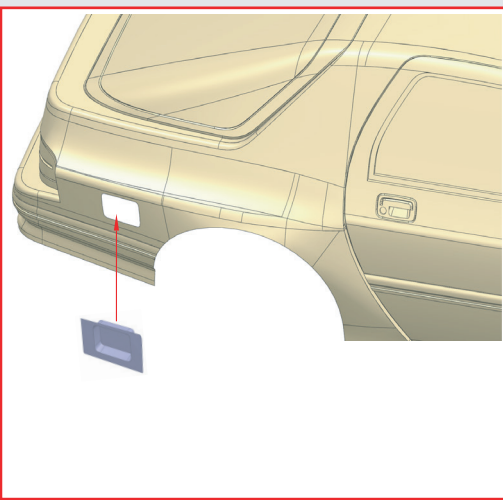

Mazda Savanna RX-7 FC3S

Mazda officially licensed
1:10 RC drift body shell

BMHOLLY

Lumina Style
We only create stuff with style

METEOR

Mazda Motor Corporation
Approval No. 10093

License By Ryuusei.Co.Ltd

BMHOLLY