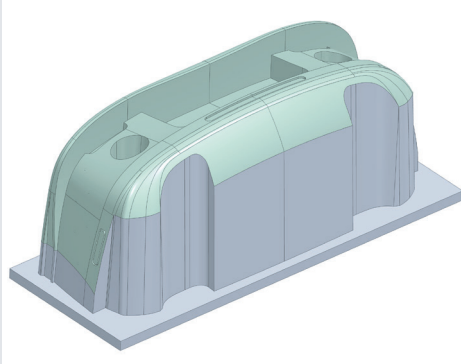

Mazda Savanna RX-7 FC3S

Mazda officially licensed
1:10 RC drift body shell

BMHOLLY

Lumina Style
We only create stuff with style

METEOR

Mazda Motor Corporation
Approval No. 10093

License By Ryuusei.Co.Ltd

BMHOLLY