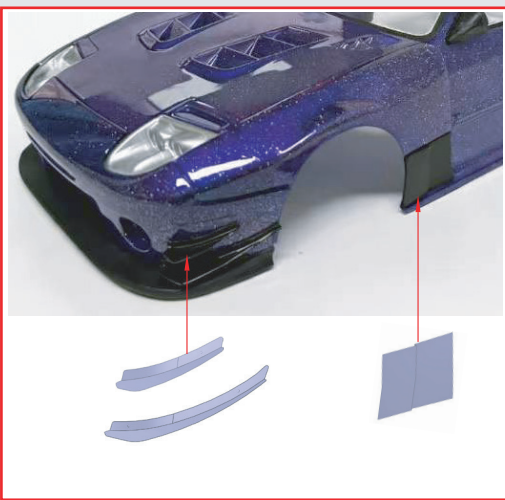

Mazda Savanna RX-7 FC3S

Mazda officially licensed
1:10 RC drift body shell

BMHOLLY

Lumina Style
We only create stuff with style

METEOR

Mazda Motor Corporation
Approval No. 10093

License By Ryuusei.Co.Ltd

BMHOLLY