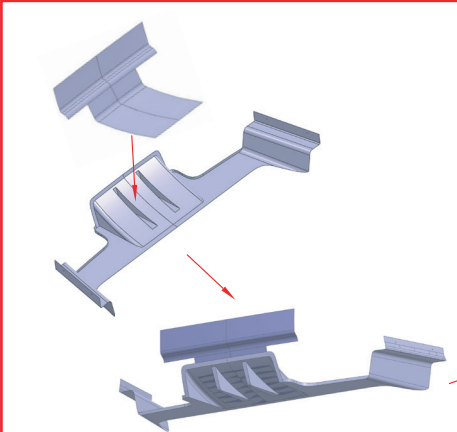

Mazda Savanna RX-7 FC3S

Mazda officially licensed
1:10 RC drift body shell

BMHOLLY

Lumina Style
We only create stuff with style

METEOR

Mazda Motor Corporation
Approval No. 10093

License By Ryuusei.Co.Ltd

BMHOLLY