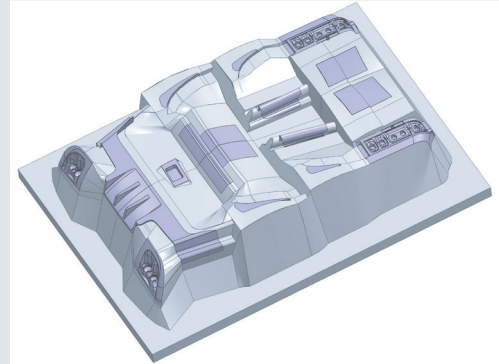

Mazda Savanna RX-7 FC3S

Mazda officially licensed
1:10 RC drift body shell

BMHOLLY

Lumina Style
We only create stuff with style

METEOR

Mazda Motor Corporation
Approval No. 10093

License By Ryuusei.Co.Ltd

BMHOLLY