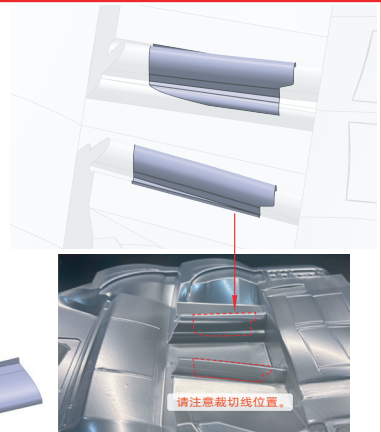

Mazda Savanna RX-7 FC3S

Mazda officially licensed
1:10 RC drift body shell

BMHOLLY

Lumina Style
We only create stuff with style

METEOR

Mazda Motor Corporation
Approval No. 10093

License By Ryuusei.Co.Ltd

BMHOLLY