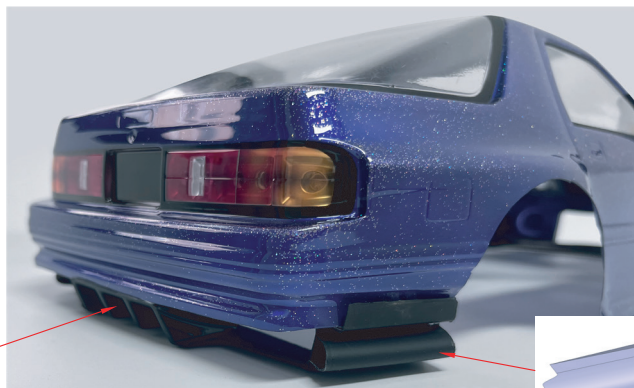

Mazda Savanna RX-7 FC3S

Mazda officially licensed
1:10 RC drift body shell

BMHOLLY

Lumina Style
We only create stuff with style

METEOR

Mazda Motor Corporation
Approval No. 10093

License By Ryuusei.Co.Ltd

BMHOLLY