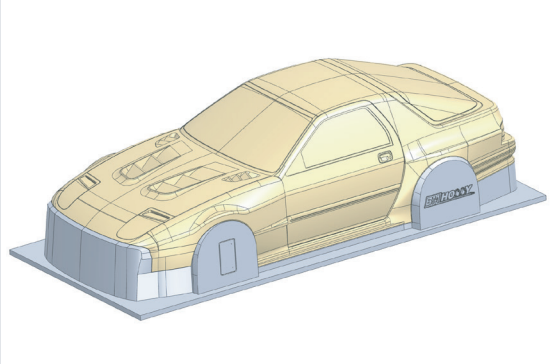

Mazda Savanna RX-7 FC3S

Mazda officially licensed
1:10 RC drift body shell

BMHOLLY

Lumina Style
We only create stuff with style

METEOR

Mazda Motor Corporation
Approval No. 10093

License By Ryuusei.Co.Ltd

BMHOLLY